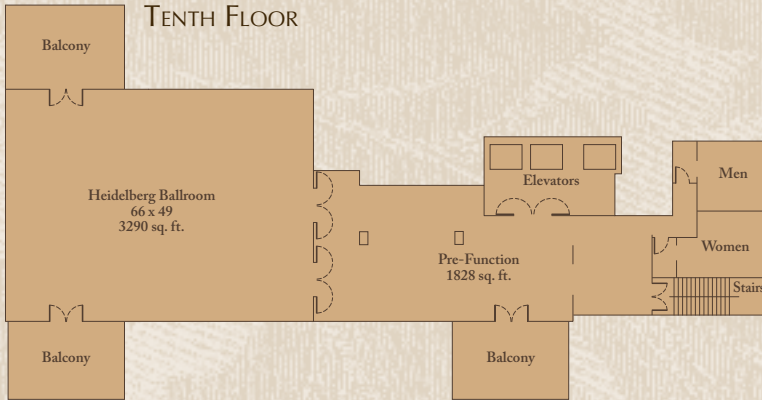

FIRST FLOOR

	Approx. Dimensions	Square Footage	Capacity					
			Theatre	Banquet	Classroom	Conference	Reception	U-Shape
1st Floor								
Riverview Ballroom	108' x 67'	7103	800	600	400	–	800	200
Riverview A	53' x 67'	3525	375	300	200	–	400	100
Riverview B	55' x 67'	3680	400	300	200	–	400	100
Academy Room	15' x 24'	332	40	24	20	12	35	10
University Room	24' x 20'	443	40	40	24	20	50	13
Paramount Room	24' x 24'	613	50	40	30	25	70	18
Louisiana Room	24' x 23'	586	50	40	30	25	65	17
Board Room	24' x 14'	379	–	–	–	12	–	–
Governor Room	36' x 28'	1008	112	90	70	25	100	30
Capitol Room	36' x 24'	864	100	75	60	22	85	25
King Room	24' x 28'	672	75	60	50	16	70	20
Mezzanine								
Victory Room	25' x 31'	837	70	50	50	30	100	24
Hunt Room	27' x 16'	400	20	24	24	14	45	11
10th Floor								
Heidelberg Ballroom	66' x 49'	3290	350	240	150	50	375	60
Heidelberg Pre-Function		1828					100	
Garden & Pool Deck							100	
The Tunnel (Basement)		672				18		