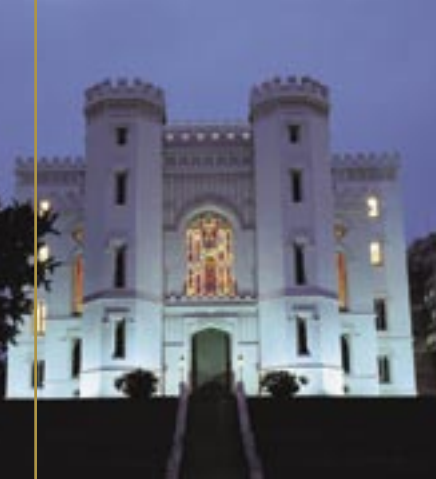

Hilton Baton Rouge Capitol Center – the perfect home away from home for LSU Alumni & Tiger fans alike.

Geaux Tigers!

Hilton

Baton Rouge Capitol Center

Travel should take you places™

HOTEL AMENITIES

- 290 elegantly appointed guest rooms
- Concierge services
- Full-service day spa & salon
- Comprehensive business center
- Over 20,000 square feet of contemporary event space in 13 meeting rooms, including two riverview ballrooms
- Wireless high-speed Internet access
- Lobby Lounge and Kingfish Restaurant
- Honoring per diem rates based on availability

YOUR HOME AWAY FROM HOME

Once called home by former Governor and famous political leader Huey P. Long, the newly restored Hilton Capitol Center has once again been returned to its former state of grandeur.