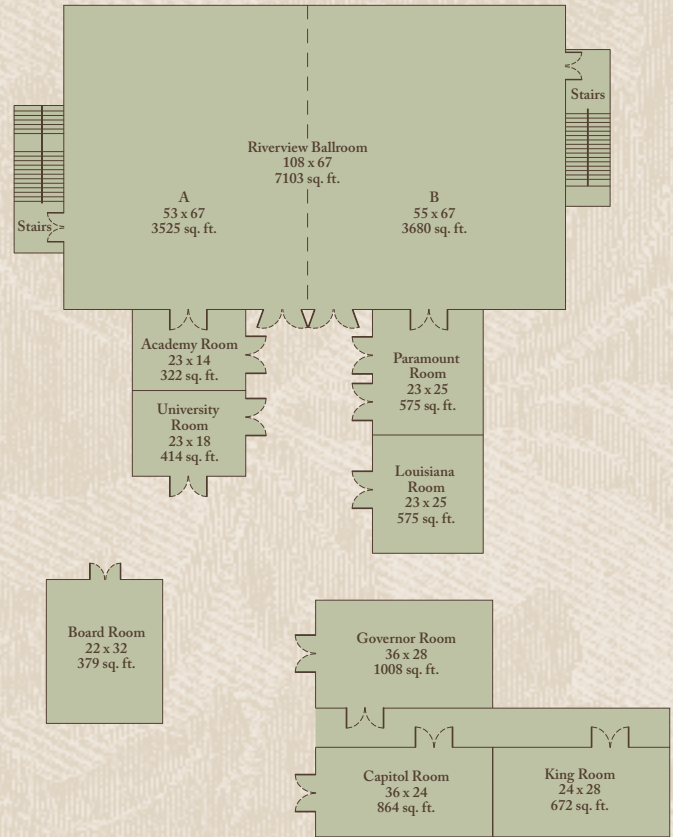

HILTON CAPITOL CENTER

A HISTORICAL
HOTEL OF AMERICA

Hilton

Baton Rouge Capitol Center

Travel should take you places™

201 Lafayette Street • Baton Rouge, LA 70801
 225-3-HILTON • 877-862-9800
 www.hiltoncapitolcenter.com

FIRST FLOOR

	Approx. Dimensions	Square Footage	Capacity					
			Theatre	Banquet	Classroom	Conference	Reception	U-Shape
1st Floor								
Riverview Ballroom	108' x 67'	7103	800	600	400	–	800	200
Riverview A	53' x 67'	3525	375	300	200	–	400	100
Riverview B	55' x 67'	3680	400	300	200	–	400	100
Academy Room	15' x 24'	332	40	24	20	12	35	10
University Room	24' x 20'	443	40	40	24	20	50	13
Paramount Room	24' x 24'	613	50	40	30	25	70	18
Louisiana Room	24' x 23'	586	50	40	30	25	65	17
Board Room	24' x 14'	379	–	–	–	12	–	–
Governor Room	36' x 28'	1008	112	90	70	25	100	30
Capitol Room	36' x 24'	864	100	75	60	22	85	25
King Room	24' x 28'	672	75	60	50	16	70	20
Mezzanine								
Victory Room	25' x 31'	837	70	50	50	30	100	24
Hunt Room	27' x 16'	400	20	24	24	14	45	11
10th Floor								
Heidelberg Ballroom	66' x 49'	3290	350	240	150	50	375	60
Heidelberg Pre-Function		1828					100	
Garden & Pool Deck							100	
The Tunnel (Basement)		672				18		